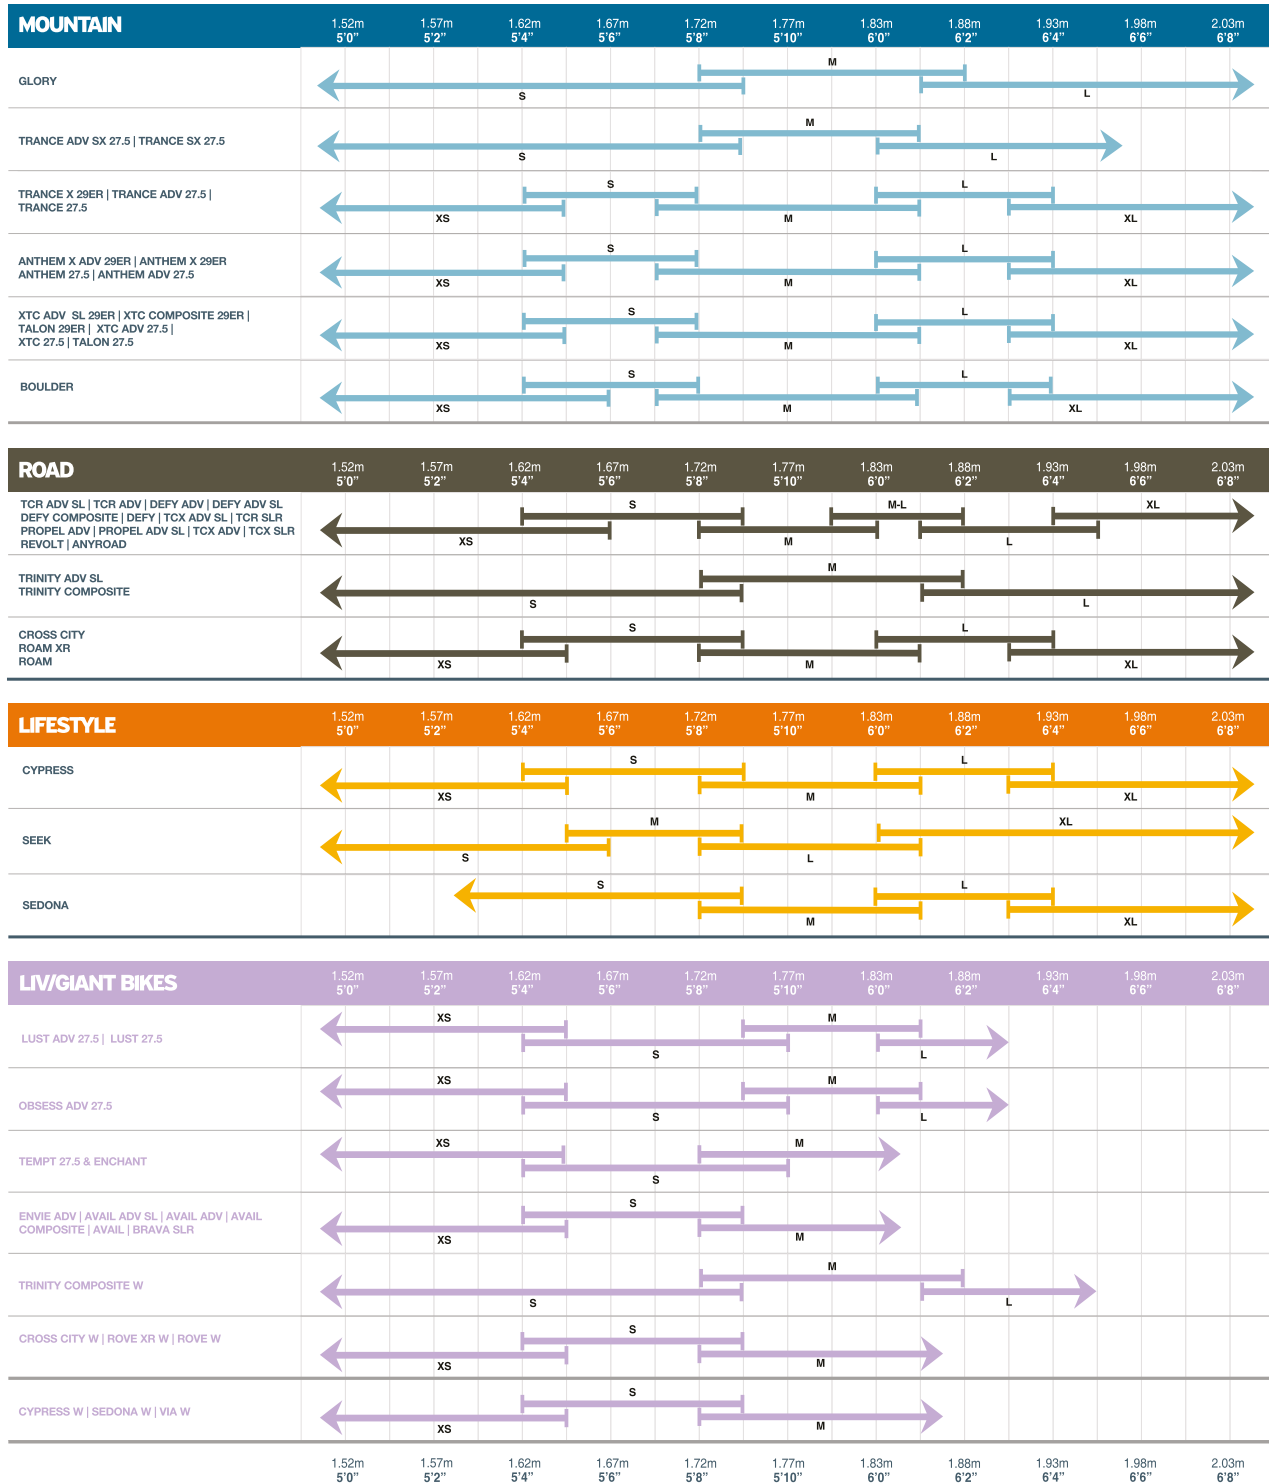

RIDER HEIGHT VS FRAME SIZE CHART